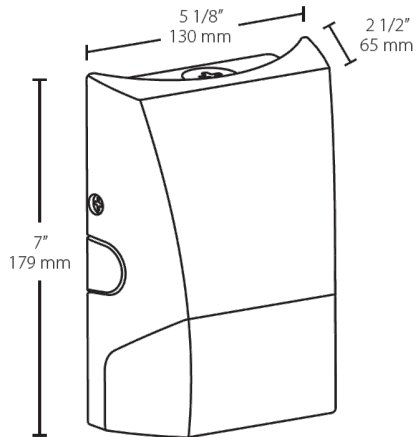

Dimensions

Features

- Economical
- Traditional non-cutoff design
- 60,000-hour LED lifespan
- 5-Year limited warranty

Ordering Matrix

Family	Size	Wattage	Color Temp	Finish	Photocell
BRISK		12	Y		
	Blank = 8W & 12W only XL = 24W & 40W only	40 = 40W 24 = 24W 12 = 12W 8 = 8W	Blank = 5000K (Cool) N = 4000K (Neutral) Y = 3000K (Warm)	Blank = Bronze W = White	Blank = No Photocell /PCU = 120-277V Photocell